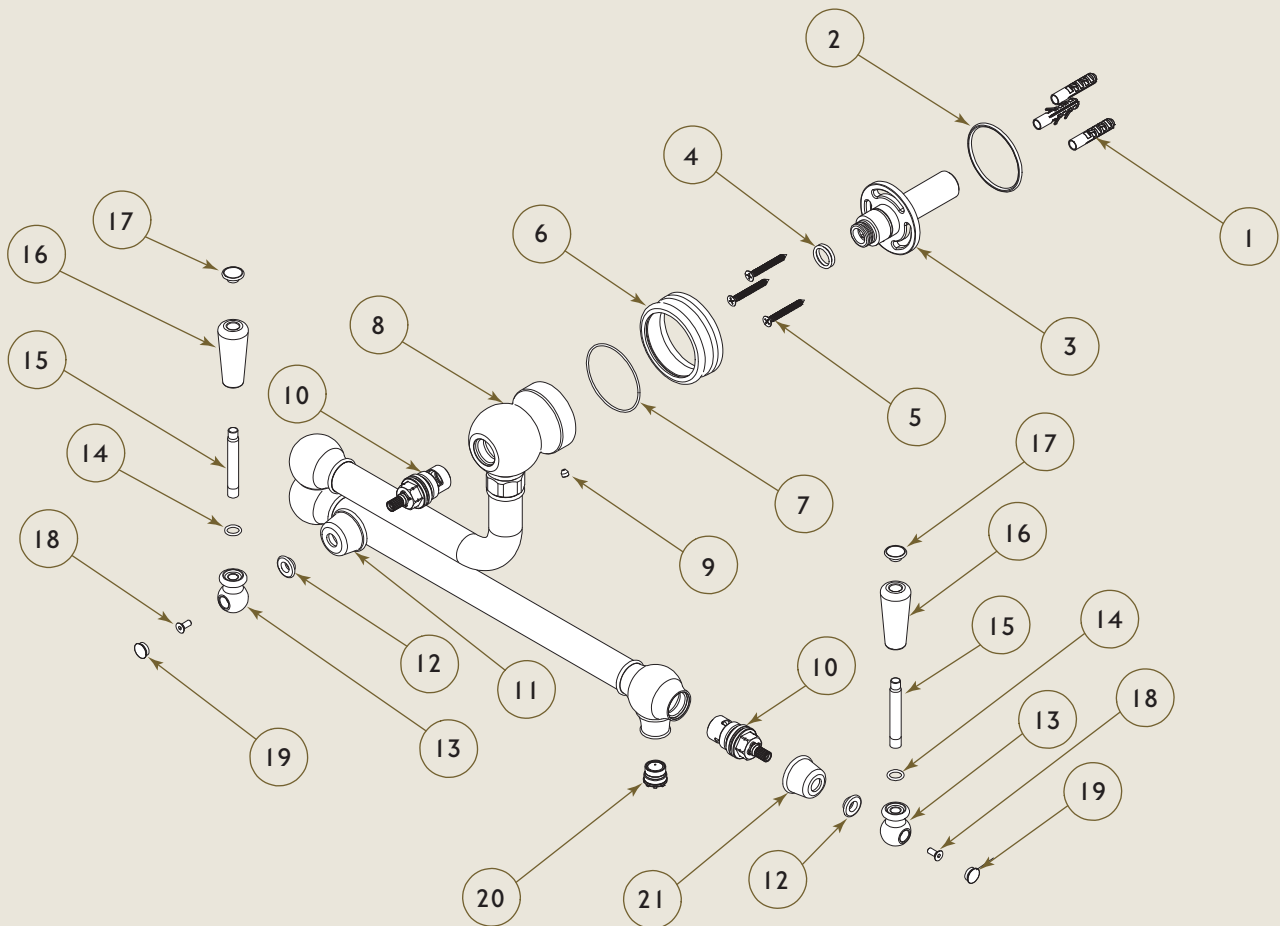

Bidbury & Co

Traditional Kitchen Tap Collection

Aldsworth

Aldsworth Parts List

ITEM	QTY	DESCRIPTION	ITEM	QTY	DESCRIPTION
1	3	Wall Plug	12	2	Handle Ring
2	1	O-Ring	13	2	Lever Handle
3	1	Wall Support	14	2	O-Ring
4	4	O-Ring	15	2	Handle Stem
5	3	Screw	16	2	Ceramic Handle
6	1	Wall Plate	17	2	Ceramic Handle Nut
7	1	O-Ring	18	2	Screw
8	1	Pot Filler Mixer	19	2	Indice
9	2	Grub Screw	20	1	Aerator
10	2	Ceramic Valve	21	1	Valve Cover
11	1	Valve Cover			

TWIN LEVER POT FILLER WITH LEVER HANDLES