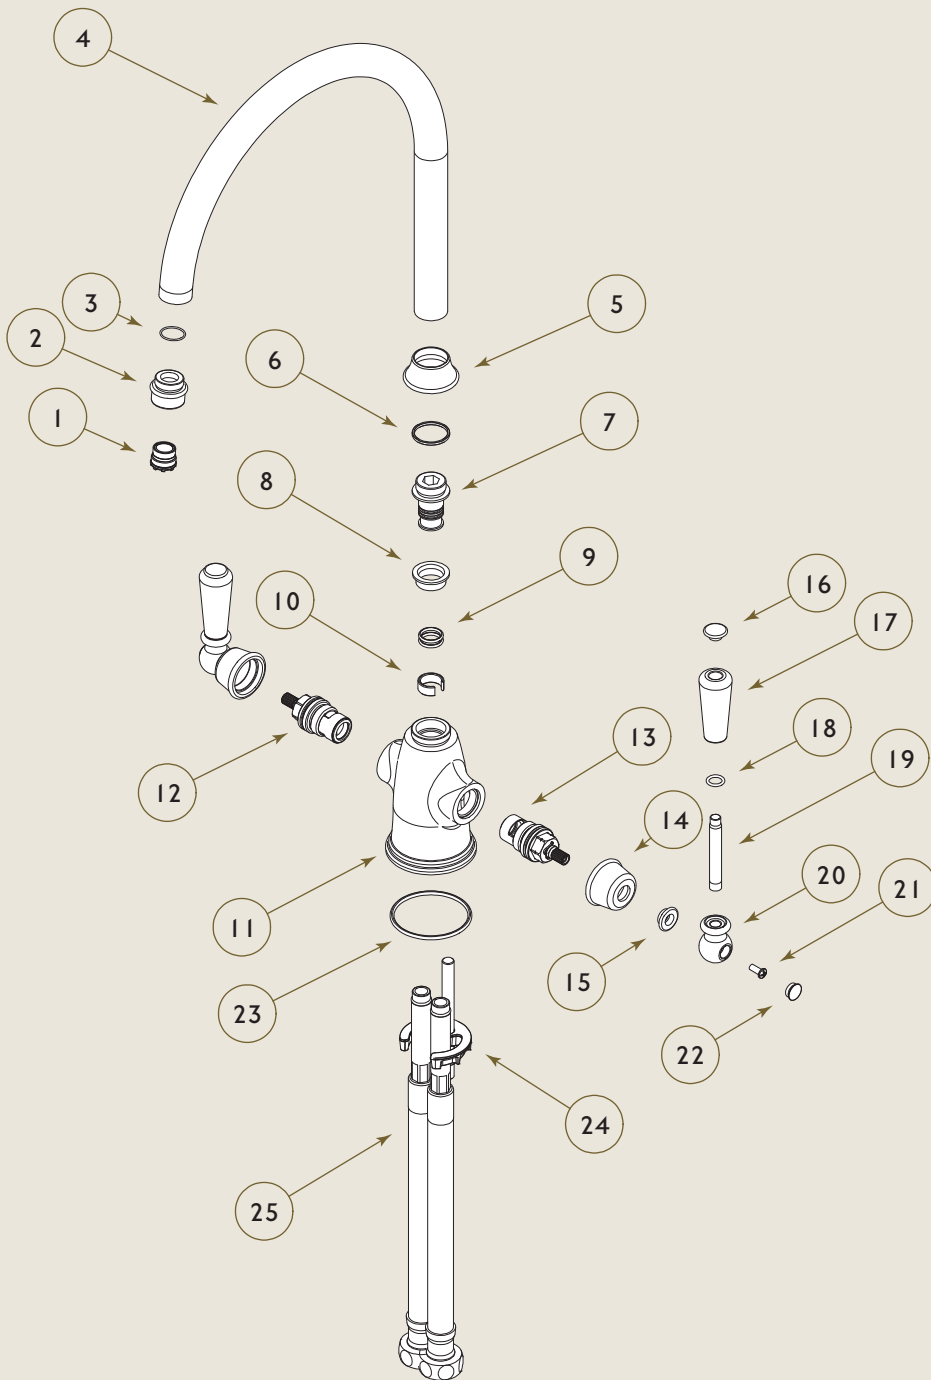

Bidbury & Co

Traditional Kitchen Tap Collection

Amesbury

Amesbury Parts List		
ITEM	QTY	DESCRIPTION
1	1	Aerator
2	1	Aerator Housing
3	1	O-Ring
4	1	Spout
5	1	Spout Cover
6	1	Spout Bushing
7	1	Connector
8	1	Connector Bushing
9	2	O-Ring
10	1	Connector Ring
11	1	Mixer
12	1	LTC Ceramic Valve
13	1	RTC Ceramic Valve
14	2	Valve Cover
15	2	Handle Ring
16	2	Ceramic Nut
17	2	Ceramic Handle
18	2	O-Ring
19	2	Handle Stem
20	2	Handle
21	2	Screw
22	2	Indicie
23	1	O-Ring
24	1	Fixing Kit
25	2	M12 x G $\frac{3}{4}$ " Connection

TWIN LEVER MIXER TAP WITH LEVER HANDLES