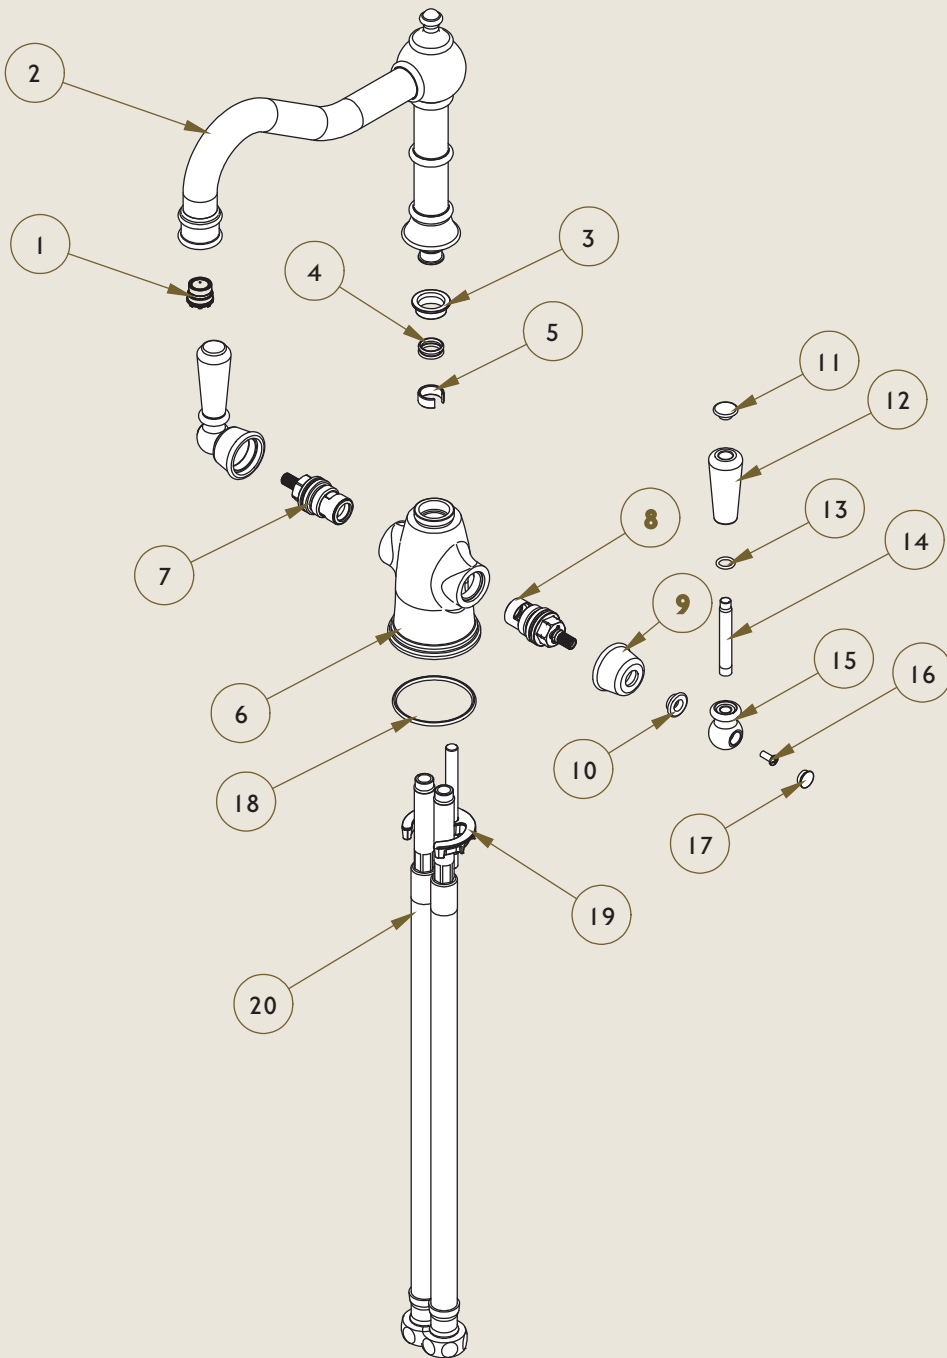

Bidbury & Co

Traditional Kitchen Tap Collection

Bickton

Bickton Parts List		
ITEM	QTY	DESCRIPTION
1	1	Aerator
2	1	Spout Assembly
3	1	Connector Bushing
4	2	O-Ring
5	1	Connector Ring
6	1	Mixer
7	1	LTC Ceramic Valve
8	1	RTC Ceramic Valve
9	2	Valve Cover
10	2	Handle Ring
11	2	Ceramic Nut
12	2	Ceramic Handle
13	2	O-Ring
14	2	Handle Stem
15	2	Handle
16	2	Screw
17	2	Indicie
18	1	O-Ring
19	1	Fixing Kit
20	2	M12 x G $\frac{3}{4}$ " Connection

TRADITIONAL MIXER TAP WITH LEVER HANDLES