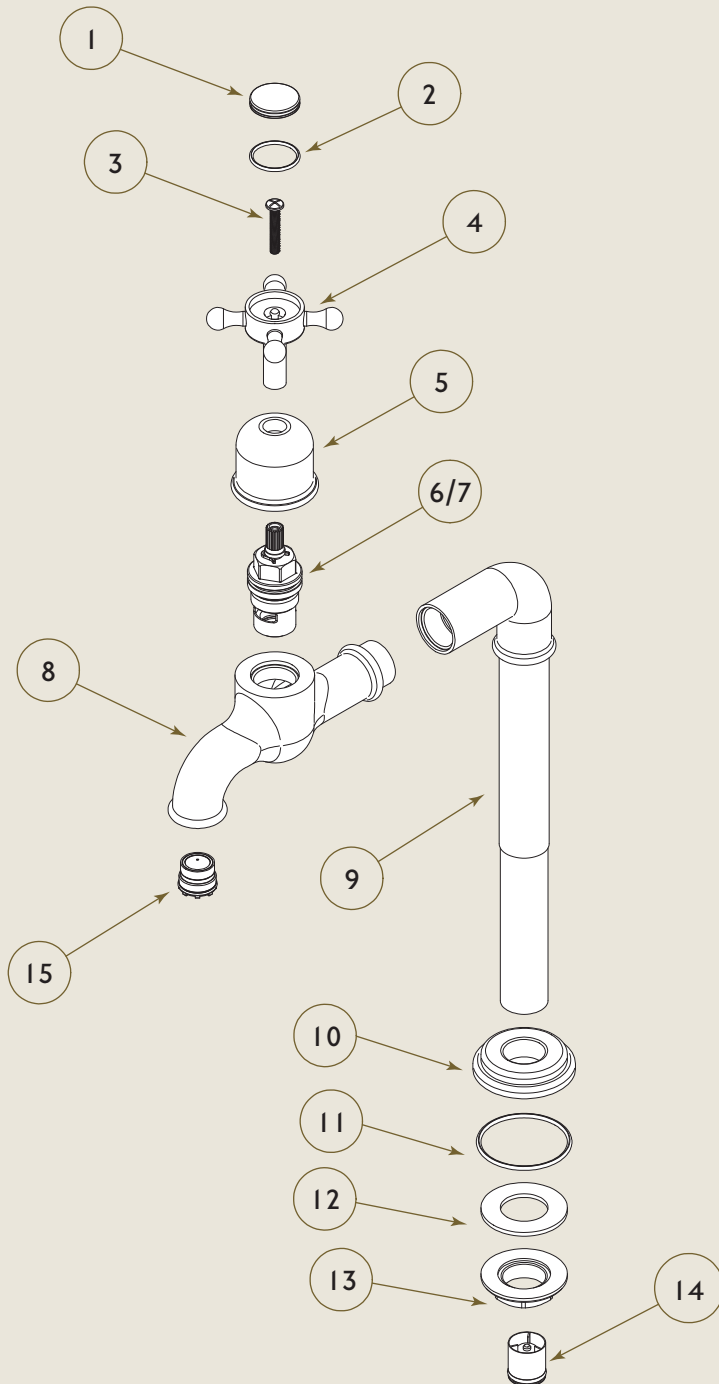

Bidbury & Co

Traditional Kitchen Tap Collection

Caswell

| Caswell Parts List | | |
|--------------------|-----|-------------------|
| ITEM | QTY | DESCRIPTION |
| 1 | 1 | Ceramic Indicie |
| 2 | 1 | O-Ring |
| 3 | 1 | Screw |
| 4 | 1 | Handle |
| 5 | 2 | Valve Cover |
| 6 | 1 | LTC Ceramic Valve |
| 7 | 1 | RTC Ceramic Valve |
| 8 | 2 | Tap Body |
| 9 | 2 | Leg |
| 10 | 2 | Handle |
| 11 | 2 | Indicie |
| 12 | 2 | Washer |
| 13 | 2 | Nut |
| 14 | 1 | Non-return Valve |
| 15 | 1 | Aerator |

SINGLE LEVER BIBCOCK TAP WITH CROSSHEAD HANDLE (PAIR)