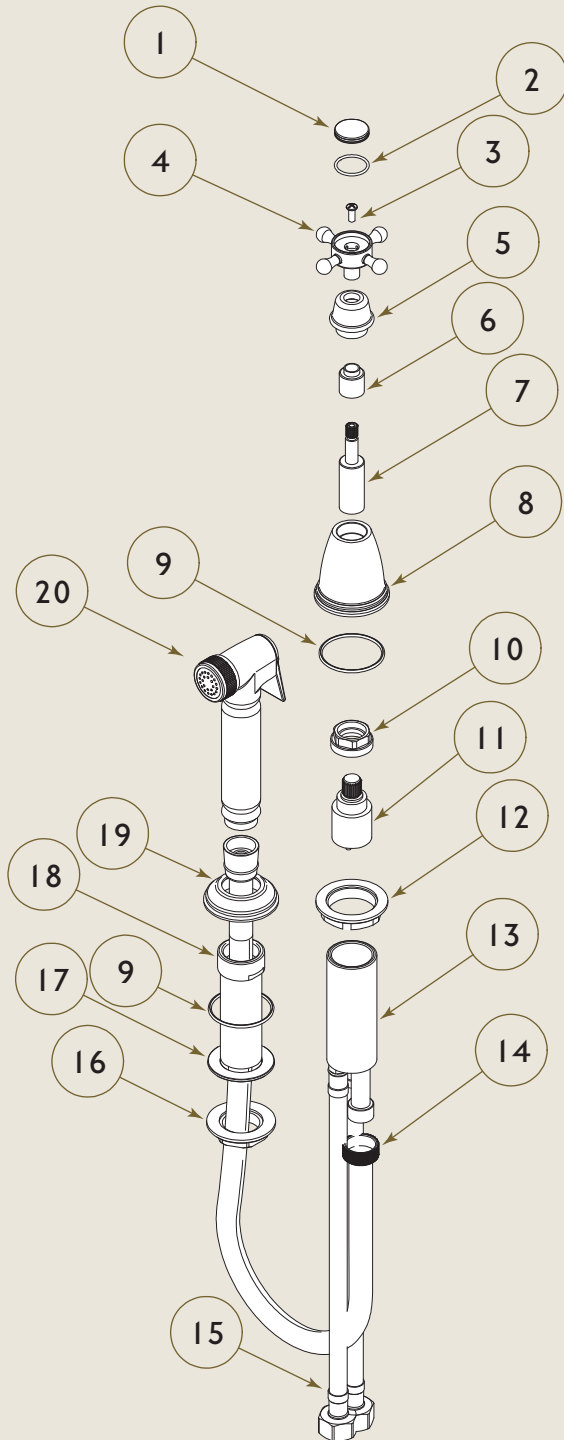

Bidbury & Co

Traditional Kitchen Tap Collection

Chalford

Chalford Parts List		
ITEM	QTY	DESCRIPTION
1	1	Ceramic Indicie
2	1	O-Ring
3	1	Screw
4	1	Handle
5	1	Handle Cover
6	1	Washer
7	1	handle Extension
8	1	Cartridge Cover
9	2	O-Ring
10	1	Nut
11	1	Progressive Cartridge
12	1	Locking Nut
13	1	Cartridge Body
14	1	Spray Hose
15	2	Connections
16	1	Locking Nut
17	1	Washer
18	1	Handset Holder
19	1	Holder Plate
20	1	Spray Handset

INDEPENDENT SPRAY WITH CROSSHEAD HANDLE