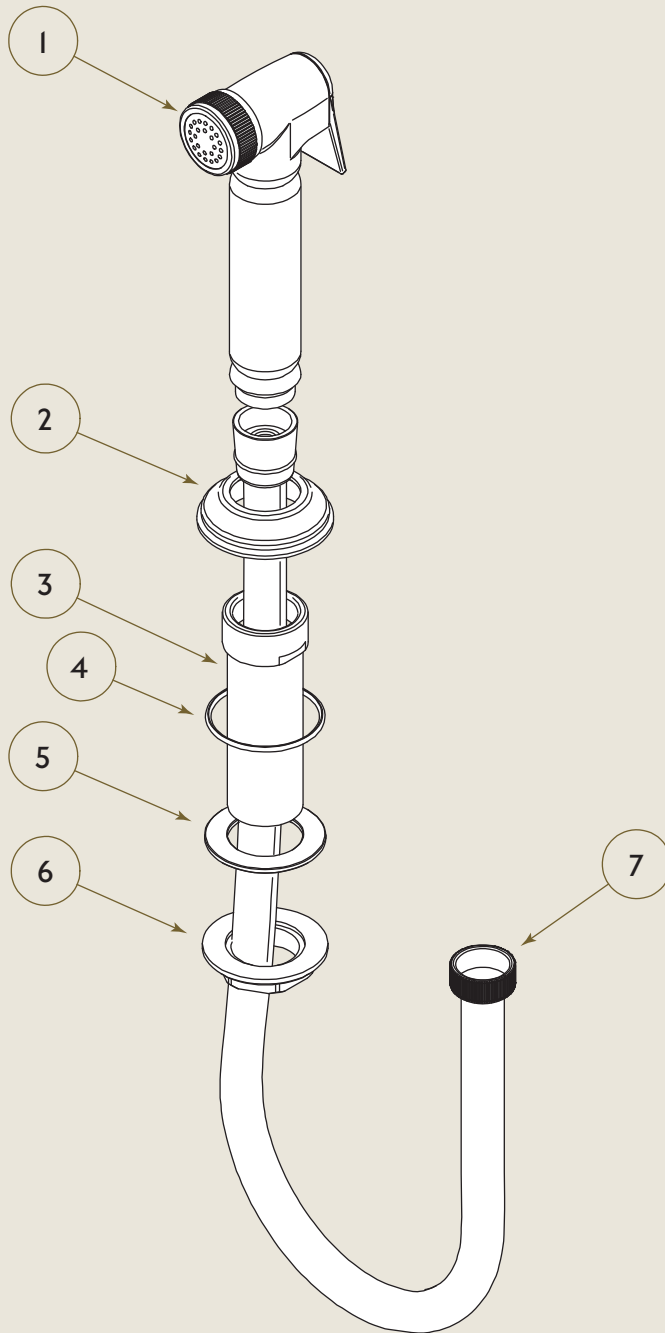

Bidbury & Co

Traditional Kitchen Tap Collection

Charlbury

Charlbury Parts List		
ITEM	QTY	DESCRIPTION
1	1	Spray Handset
2	1	Holder Plate
3	1	Handset Holder
4	2	O-Ring
5	1	Washer
6	1	Locking Nut
7	1	Spray Hose

INDEPENDENT SPRAY