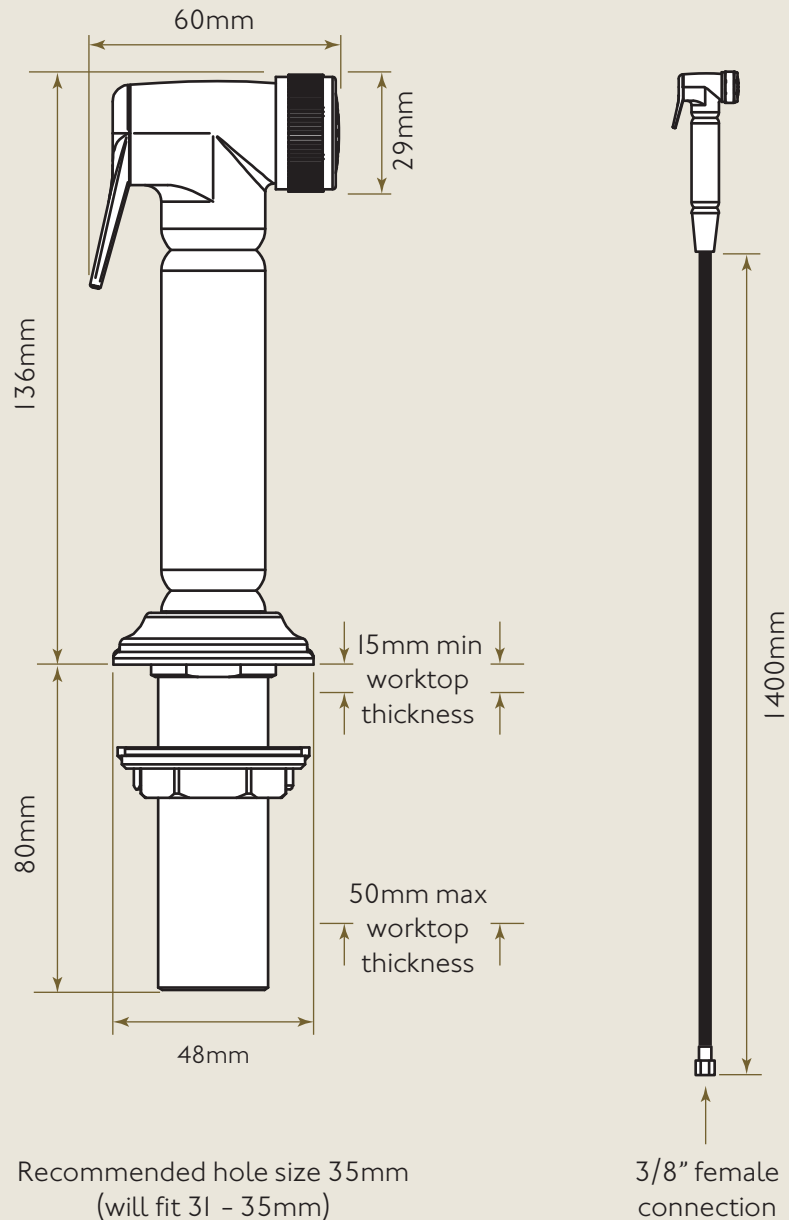

Bidbury & Co

Traditional Kitchen Tap Collection

Charlbury

Recommended hole size 35mm
(will fit 31 - 35mm)

3/8" female
connection

RECOMMENDED HOLE SIZE 35mm

ENSURE CORRECT PRESSURE BEFORE FITTING:
Minimum operating pressure 1.0 Bar
Recommended operating pressure 1.0 Bar
Maximum operating pressure 3.0 Bar

INDEPENDENT SPRAY