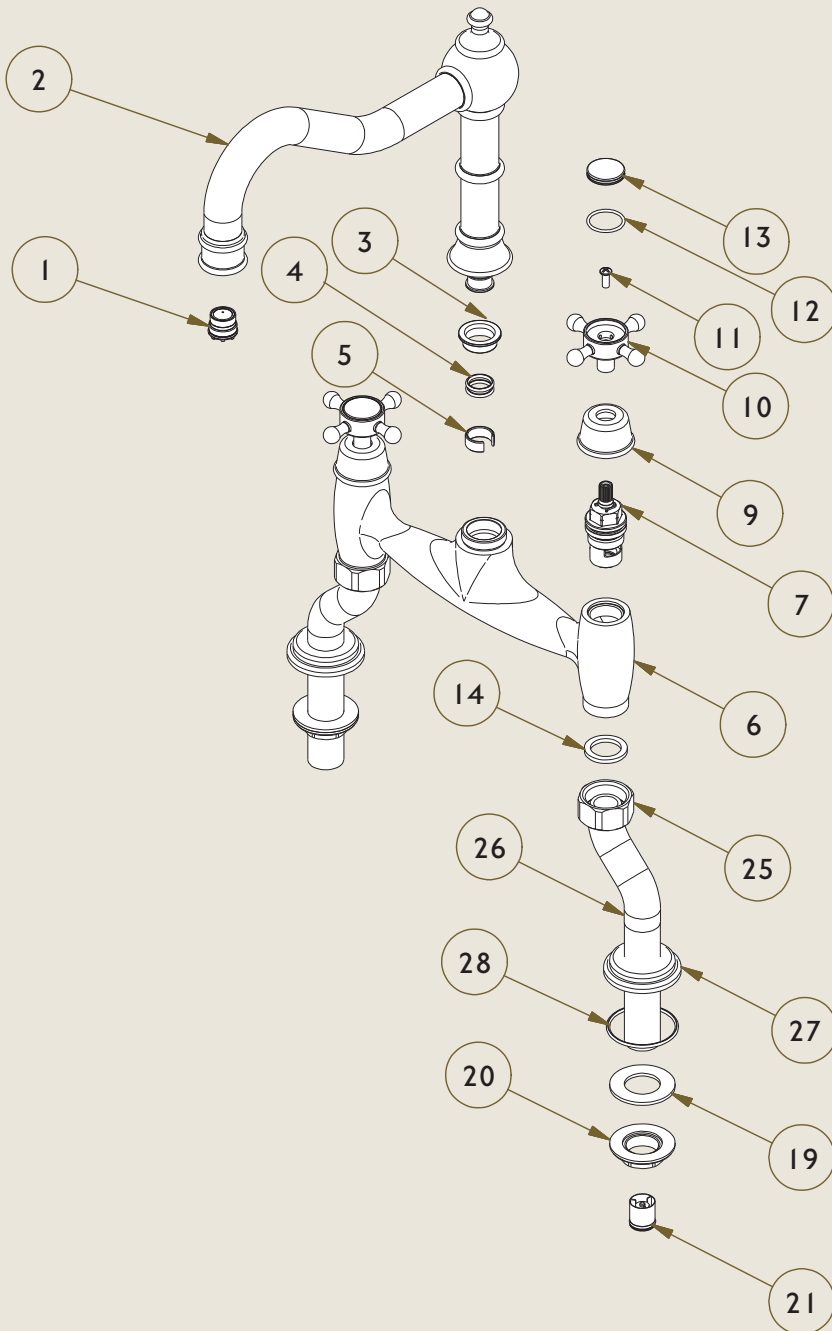

Bidbury & Co

Traditional Kitchen Tap Collection

Fairford

Fairford Parts List		
ITEM	QTY	DESCRIPTION
1	1	Aerator
2	1	Spout Assembly
3	1	Connector Bushing
4	2	O-Ring
5	1	Connector Ring
6	1	Mixer
7	1	RTC Valve
8	1	LTC Valve
9	2	Valve Cover
10	2	Handle
11	2	Screw
12	2	O-Ring
13	2	Indicie
14	2	Sealing Washer
15	2	Nut
16	2	Leg
17	2	Plate
18	2	O-Ring
19	2	Washer
20	2	Nut
21	2	Non-return Valve

TWIN LEVER DECK MOUNTED MIXER TAP WITH CRANKED LEGS & CROSSHEAD HANDLES