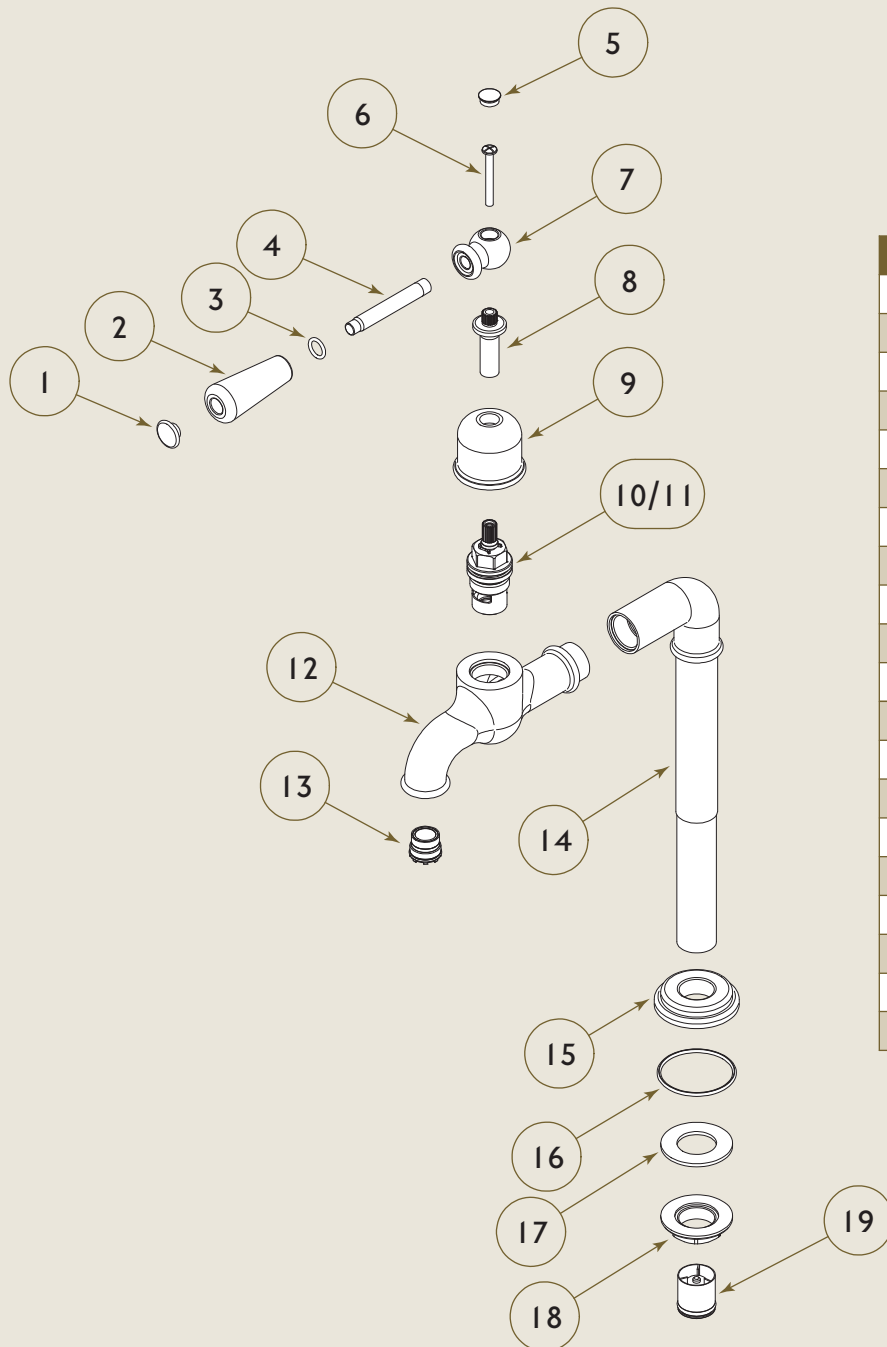

Bidbury & Co

Traditional Kitchen Tap Collection

Hanford

Hanford Parts List		
ITEM	QTY	DESCRIPTION
1	2	Ceramic Handle Nut
2	2	Ceramic Handle
3	2	O-Ring
4	2	Handle Stem
5	2	Indicie
6	2	Screw
7	2	Handle
8	2	Handle extension
9	2	Valve Cover
10	1	LTC Ceramic Valve
11	1	RTC Ceramic Valve
12	2	Tap Body
13	2	Aerator
14	2	Leg
15	2	Plate
16	2	O-Ring
17	2	Washer
18	2	Nut
19	1	Non-return Valve

SINGLE LEVER BIBCOCK TAP WITH LEVER HANDLE (PAIR)