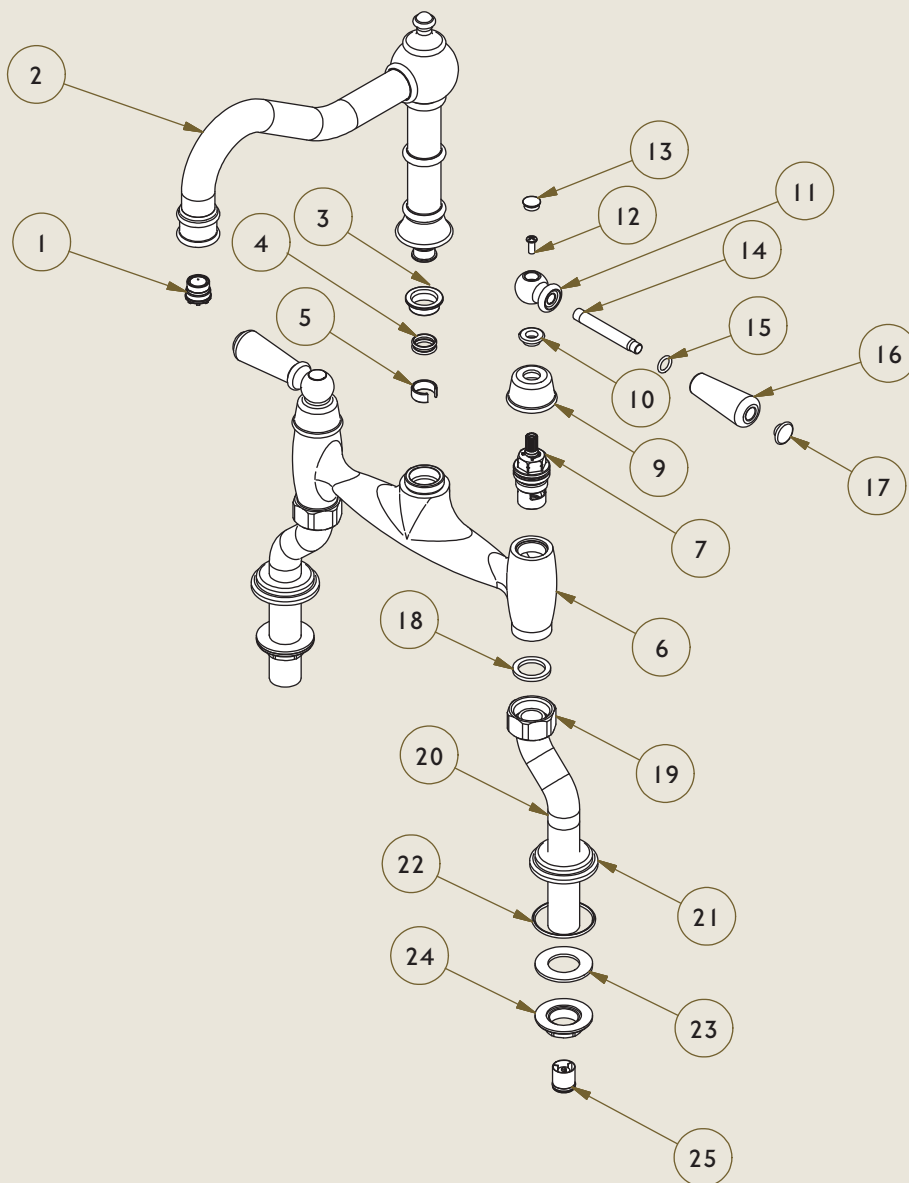

Bidbury & Co

Traditional Kitchen Tap Collection

Henbury

| Moreton Parts List | | |
|--------------------|-----|--------------------|
| ITEM | QTY | DESCRIPTION |
| 1 | 1 | Aerator |
| 2 | 1 | Spout Assembly |
| 3 | 1 | Connector Bushing |
| 4 | 2 | O-Ring |
| 5 | 1 | Connector Ring |
| 6 | 1 | Mixer |
| 7 | 1 | RTC Valve |
| 8 | 1 | LTC Valve |
| 9 | 2 | Valve Cover |
| 10 | 2 | Handle Ring |
| 11 | 2 | Handle |
| 12 | 2 | Screw |
| 13 | 2 | Indicie |
| 14 | 2 | Handle Stem |
| 15 | 2 | O-Ring |
| 16 | 2 | Ceramic Handle |
| 17 | 2 | Ceramic Handle Nut |
| 18 | 2 | Sealing Washer |
| 19 | 2 | Nut |
| 20 | 2 | Leg |
| 21 | 2 | Plate |
| 22 | 2 | O-Ring |
| 23 | 2 | Washer |
| 24 | 2 | Nut |
| 25 | 2 | Non-return Valve |

TWIN LEVER DECK MOUNTED MIXER TAP WITH CRANKED LEGS & LEVER HANDLES