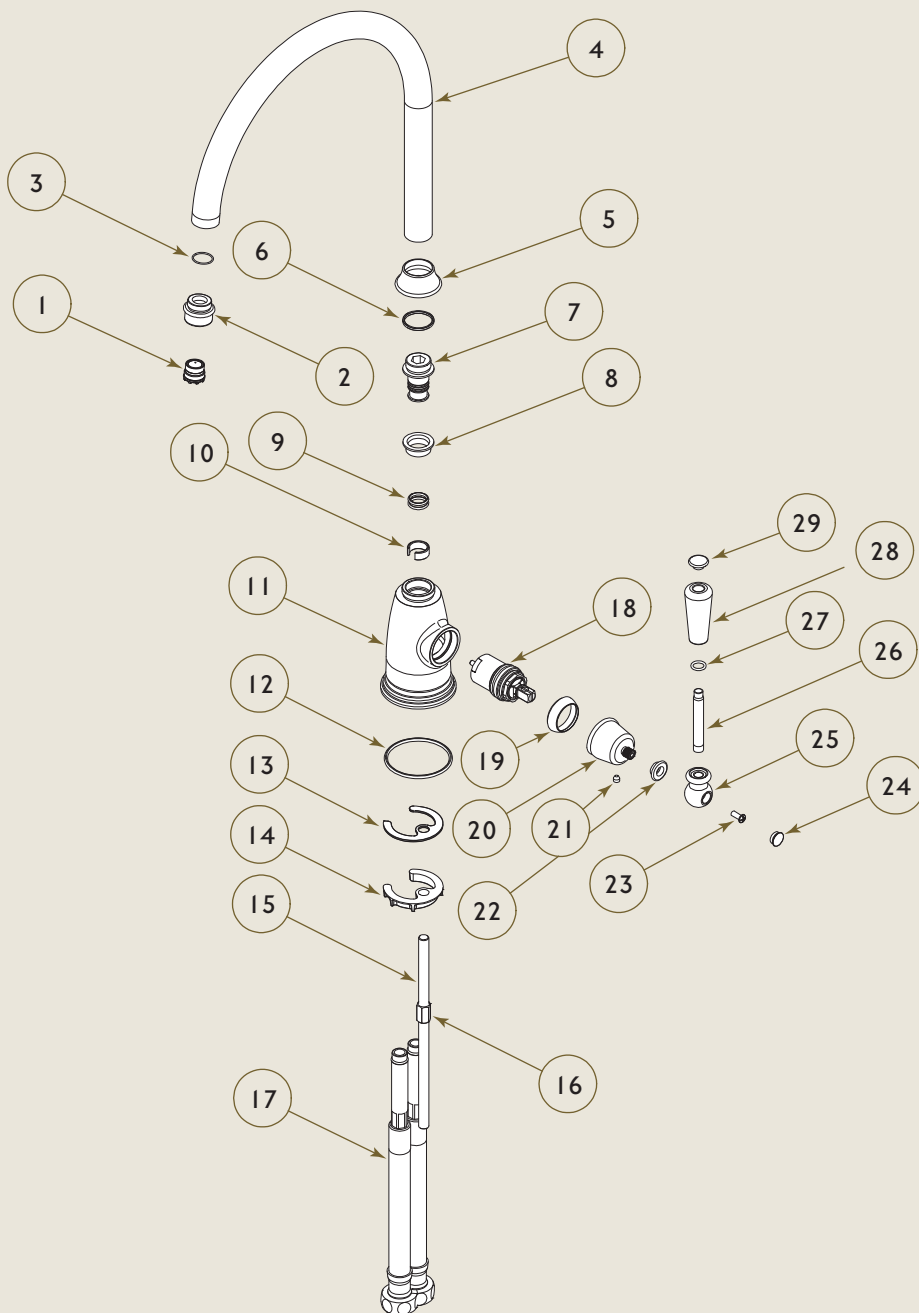

Bidbury & Co

Traditional Kitchen Tap Collection

Malvern

Malvern Parts List		
ITEM	QTY	DESCRIPTION
1	1	Aerator
2	1	Aerator Housing
3	1	O-Ring
4	1	Spout
5	1	Spout Cover
6	1	Spout Bushing
7	1	Connector
8	1	Connector Bushing
9	2	O-Ring
10	1	Connector Ring
11	1	Mixer Body
12	1	O-Ring
13	1	Washer
14	1	Horseshoe Plate
15	1	Fixing Stud
16	1	Fixing Nut
17	2	M12 x G3/4" Connection
18	1	Cartridge
19	1	Cartridge Ring
20	1	Cartridge Cover
21	1	Screw
22	1	Handle Ring
23	1	Screw
24	1	Indicie
25	1	Handle
26	1	Handle Stem
27	1	O-Ring
28	1	Ceramic Lever
29	1	Ceramic Handle Nut

SINGLE LEVER MIXER TAP WITH LEVER HANDLES