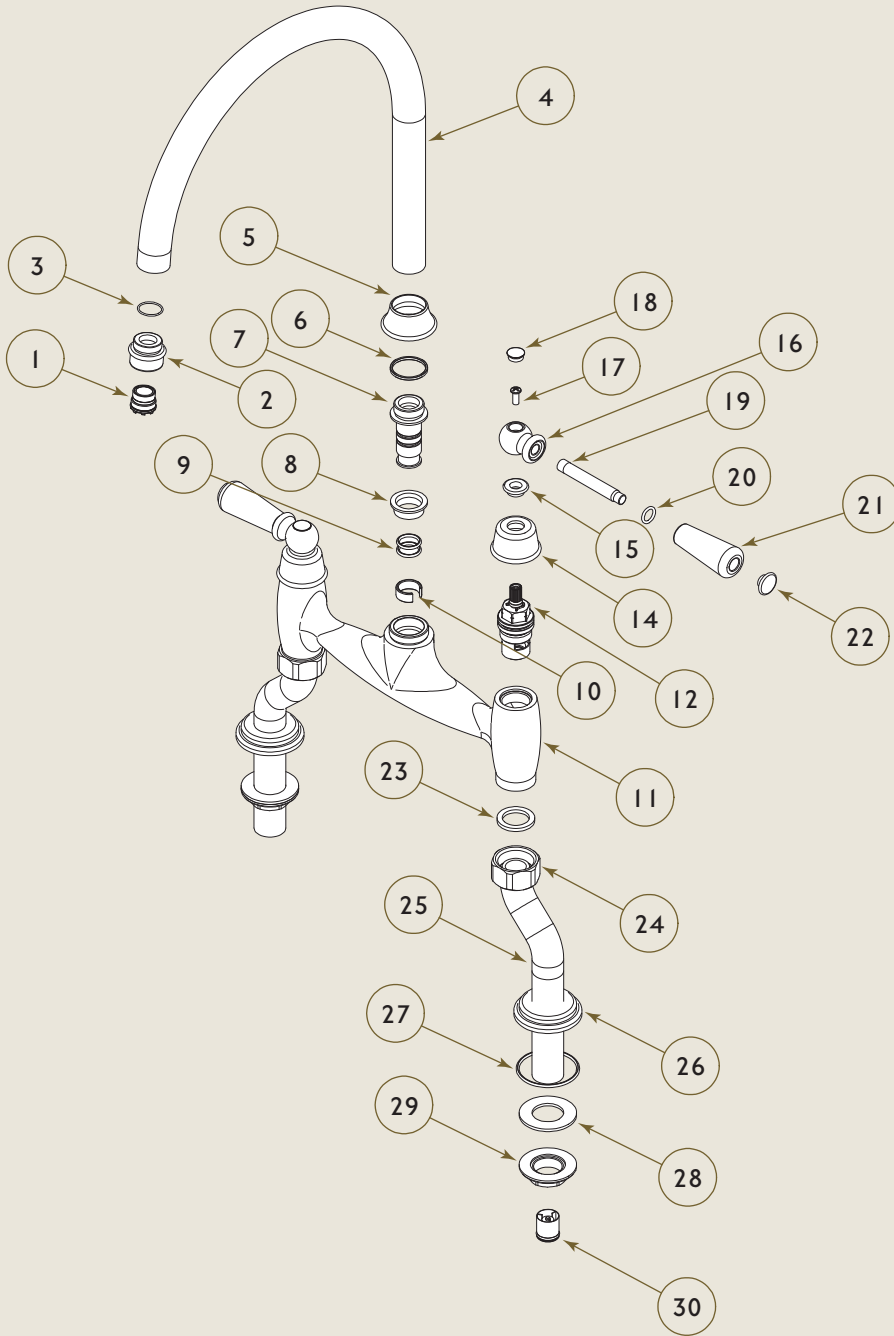

Bidbury & Co

Traditional Kitchen Tap Collection

Moreton

Moreton Parts List		
ITEM	QTY	DESCRIPTION
1	1	Aerator
2	1	Aerator Housing
3	1	O-Ring
4	1	Spout
5	1	Spout Cover
6	1	Spout Bushing
7	1	Connector
8	1	Connector Bushing
9	2	O-Ring
10	1	Connector Ring
11	1	Mixer
12	1	RTC Valve
13	1	LTC Valve
14	2	Valve Cover
15	2	Handle Ring
16	2	Handle
17	2	Screw
18	2	Indicie
19	2	Handle Stem
20	2	O-Ring
21	2	Ceramic Handle
22	2	Ceramic Handle Nut
23	2	Sealing Washer
24	2	Nut
25	2	Leg
26	2	Plate
27	2	O-Ring
28	2	Washer
29	2	Nut
30	2	Non-return Valve

TWIN LEVER DECK MOUNTED MIXER TAP WITH CRANKED LEGS & LEVER HANDLES