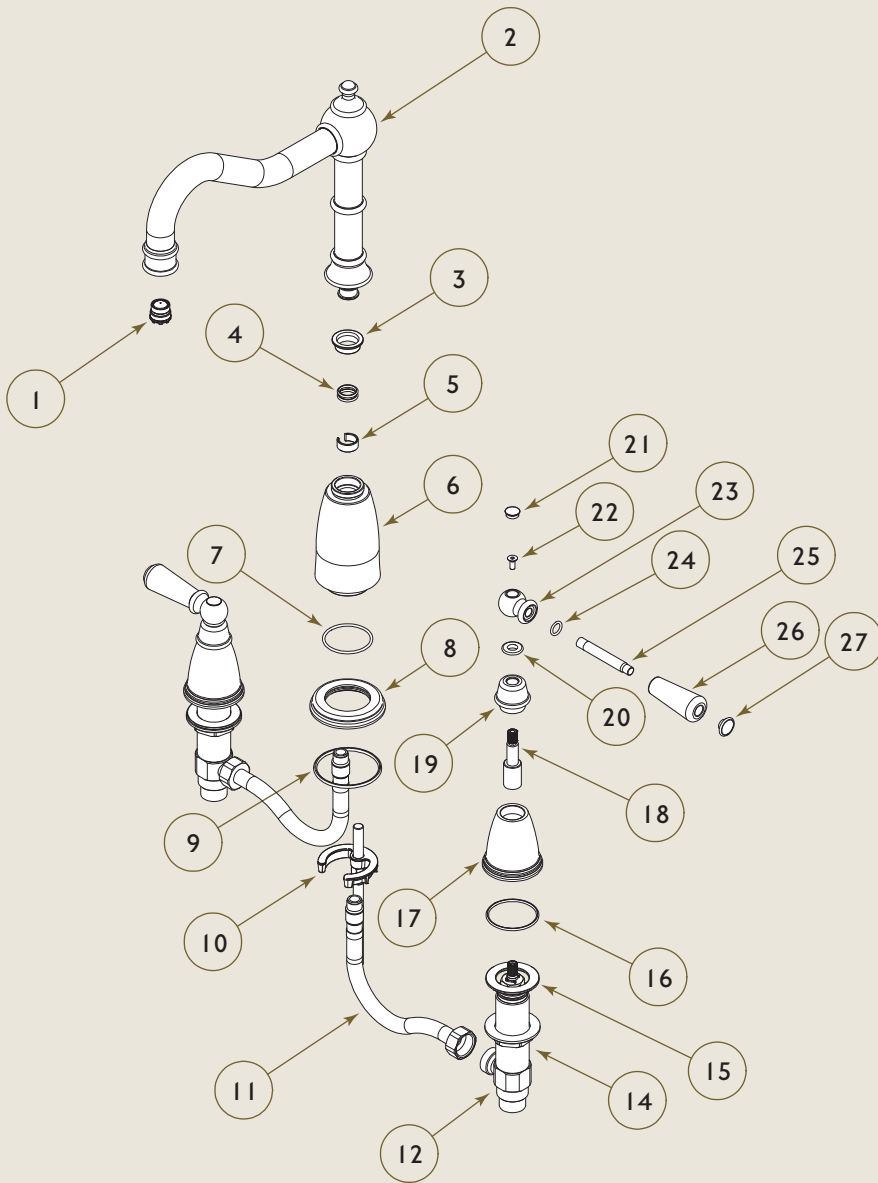

Bidbury & Co

Traditional Kitchen Tap Collection

Sherston

Sherston Parts List		
ITEM	QTY	DESCRIPTION
1	1	Aerator
2	1	Spout Assembly
3	1	Connector Bushing
4	2	O-Ring
5	1	Connector Ring
6	1	Mixer
7	1	O-Ring
8	1	Plate
9	1	O-Ring
10	1	Fixing Kit
13	1	RTC Side Valve
11	2	Connection
12	1	LTC Side Valve
14	2	Nut
15	2	Washer
16	2	O-Ring
17	2	Side Valve Cover
18	2	Handle Extension
19	2	Cover Cap Assembly
20	2	Handle Ring
21	2	Indice
22	2	Screw
23	2	Lever Handle
24	2	O-Ring
25	2	Lever Stem
26	2	Ceramic handle
27	2	Ceramic Nut

TWIN LEVER 3 HOLE COUNTRY SPOUT MIXER TAP WITH LEVER HANDLES