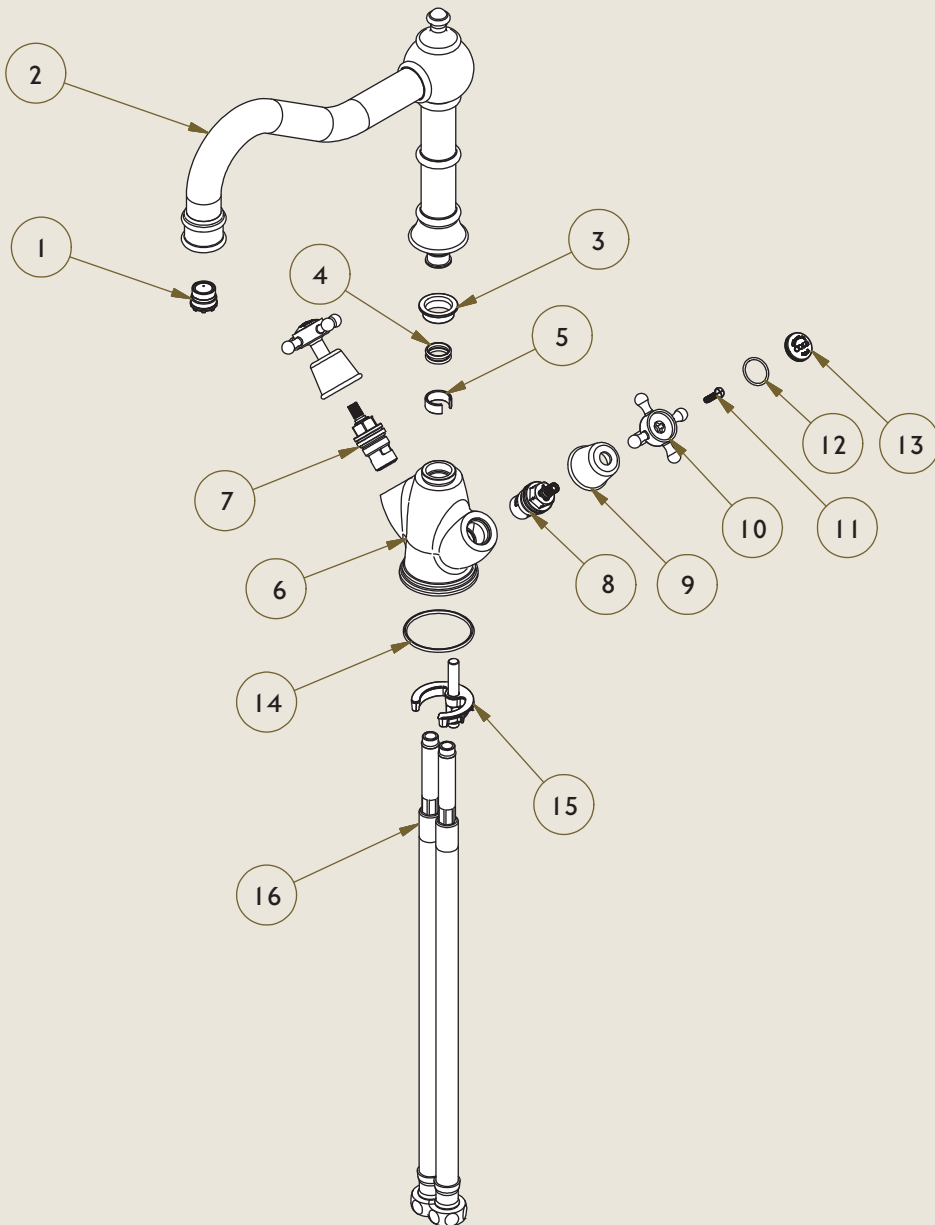

## Traditional Kitchen Tap Collection

### Warwick

Yorkley Parts List		
ITEM	QTY	DESCRIPTION
1	1	Aerator
2	1	Spout Assembly
3	1	Connector Bushing
4	2	O-Ring
5	1	Connector Ring
6	1	Mixer
7	1	LTC Ceramic Valve
8	1	RTC Ceramic Valve
9	2	Valve Cover
10	2	Handle
11	1	Screw
12	2	O-Ring
13	2	Ceramic Indicie
14	1	O-Ring
15	1	Fixing Kit
16	2	M12 x G/8" Connection

TWIN LEVER MIXER TAP WITH CROSSHEAD HANDLES