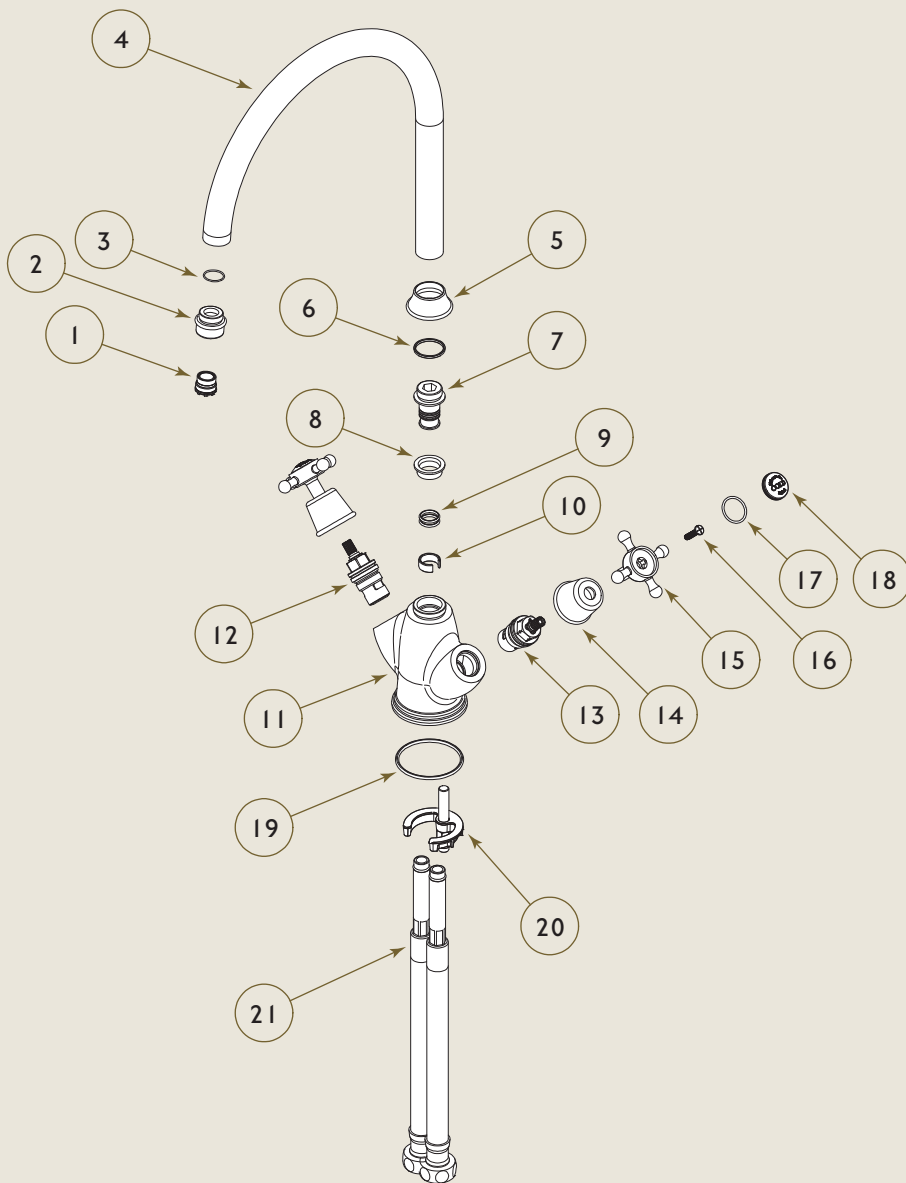

Bidbury & Co

Traditional Kitchen Tap Collection

Yorkley

Yorkley Parts List		
ITEM	QTY	DESCRIPTION
1	1	Aerator
2	1	Aerator Housing
3	1	O-Ring
4	1	Spout
5	1	Spout Cover
6	1	Spout Bushing
7	1	Connector
8	1	Connector Bushing
9	2	O-Ring
10	1	Connector Ring
11	1	Mixer
12	1	LTC Ceramic Valve
13	1	RTC Ceramic Valve
14	2	Valve Cover
15	2	Handle
16	1	Screw
17	2	O-Ring
18	2	Ceramic Indicie
19	1	O-Ring
20	1	Fixing Kit
21	2	M12 x G/8" Connection

TWIN LEVER MIXER TAP WITH CROSSHEAD HANDLES